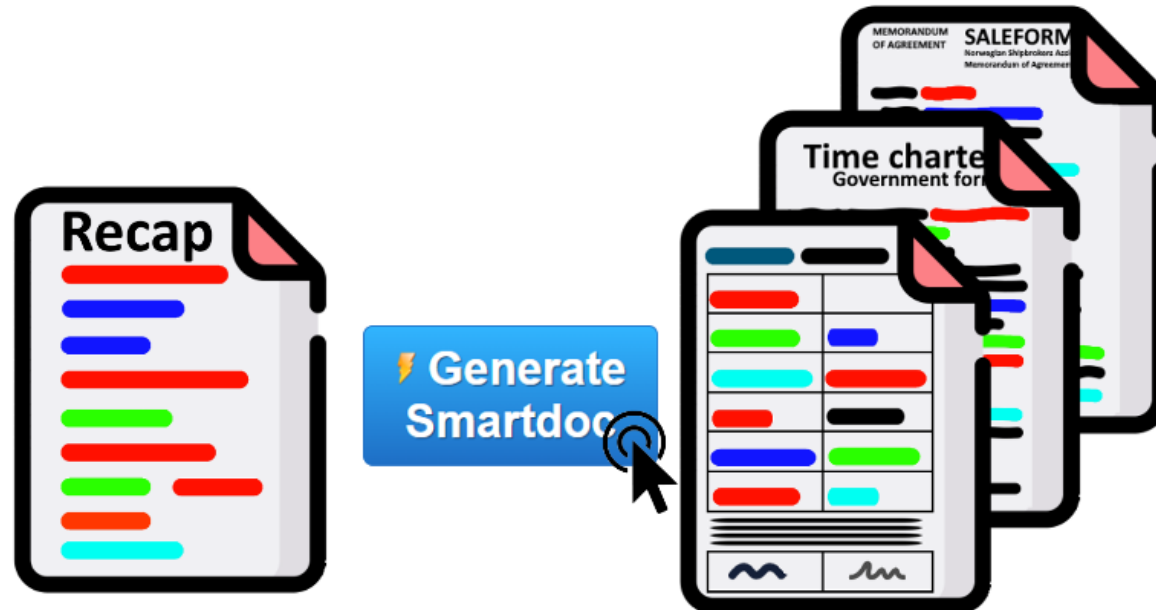

Seamless workflow integration

Unafix fits perfectly in your existing workflows, bridging the gap between Chartering and Post-fixture Operations desks.

Work in real-time with your team, contractual partners or external advisors to produce optimal results.

Go the automation way

Use Unafix Recap Manager Pro to auto-fill Smart Charter Party forms with your Recap Data at the push of a button.

Go that extra automation-mile by integrating Unafix into your existing Freight Management Software and populate C/P fields directly therefrom.

Chartering and Operations workflows meet at the Charter Party. Unafix is the cornerstone solution that streamlines this handover with powerful collaboration tools.”

Unafix’ Recap Manager provides the negotiating chartering broker with a clear overview of to-do’s. Formalizing the recap into a Standard Form is a matter of minutes now, and automating that step has eliminated the risk of human error in the process.”

Bridging the gap between pre-fixture and post-fixture workflows with **data-automation**.

Take the recap, click the button and populate your Charter Party Standardized form. Completely automated, with the click of a button. It really can be *that* simple. Completely filled out Charter Party forms in seconds. No hassle, massive time savings and operational risk largely mitigated.