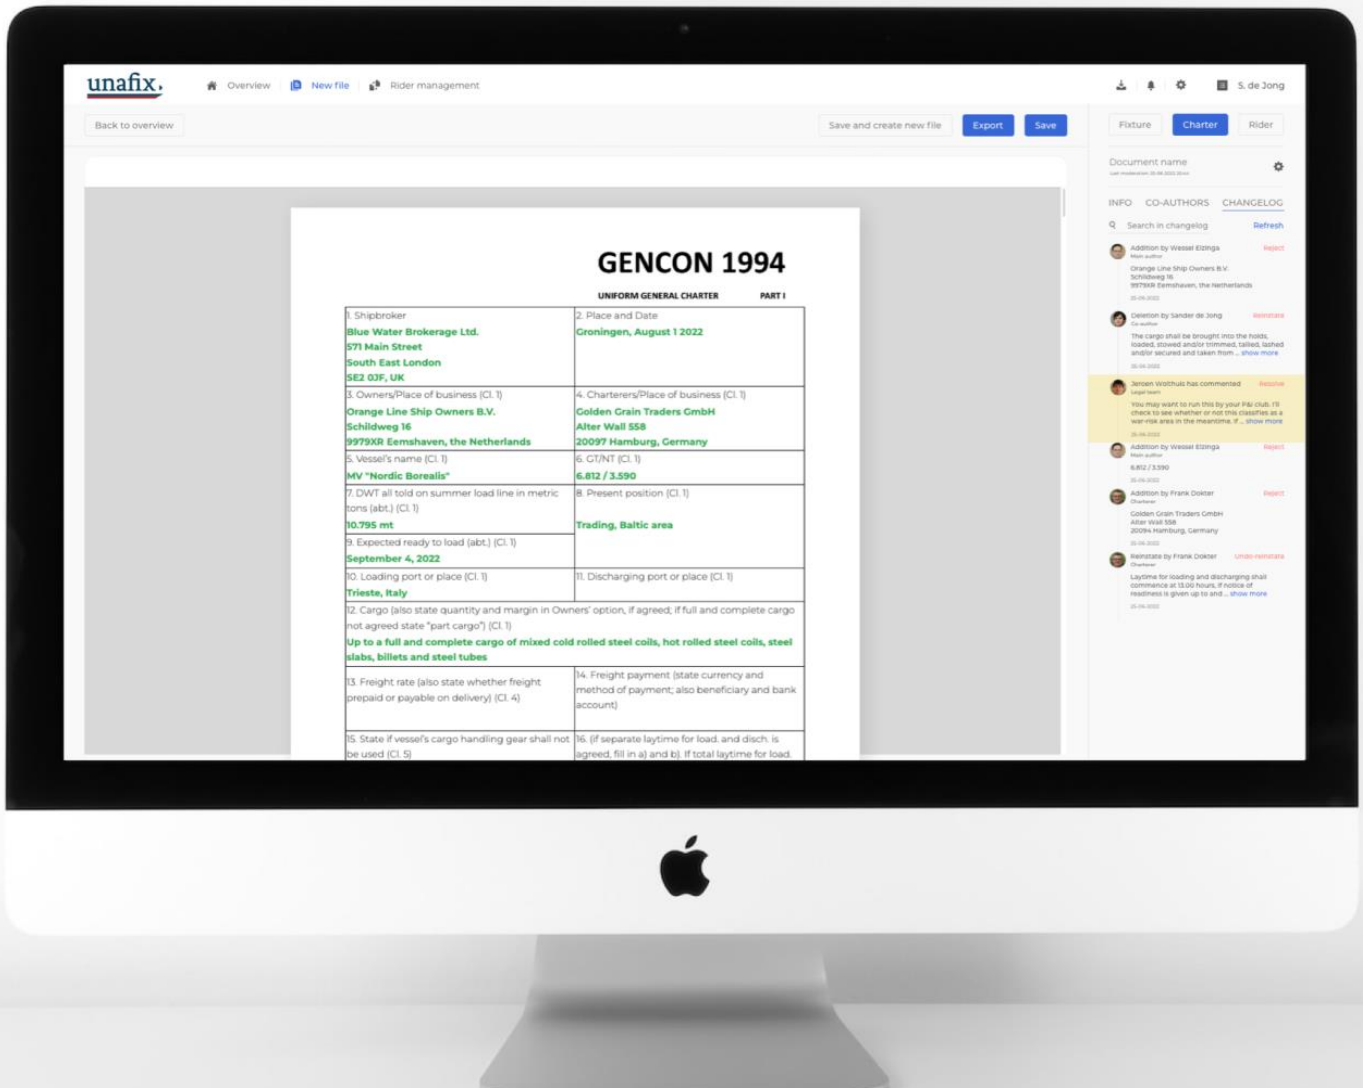

Seamless workflow integration

Unafix fits perfectly in your existing workflows, bridging the gap between Chartering and Post-fixture Operations desks.

Work in real-time with your team, contractual partners or external advisors to produce optimal results.

Go the automation way

Use Unafix Recap Manager Pro to auto-fill Smart Charter Party forms with your Recap Data at the push of a button.

Go that extra automation-mile by integrating Unafix into your existing Freight Management Software and populate C/P fields directly therefrom.